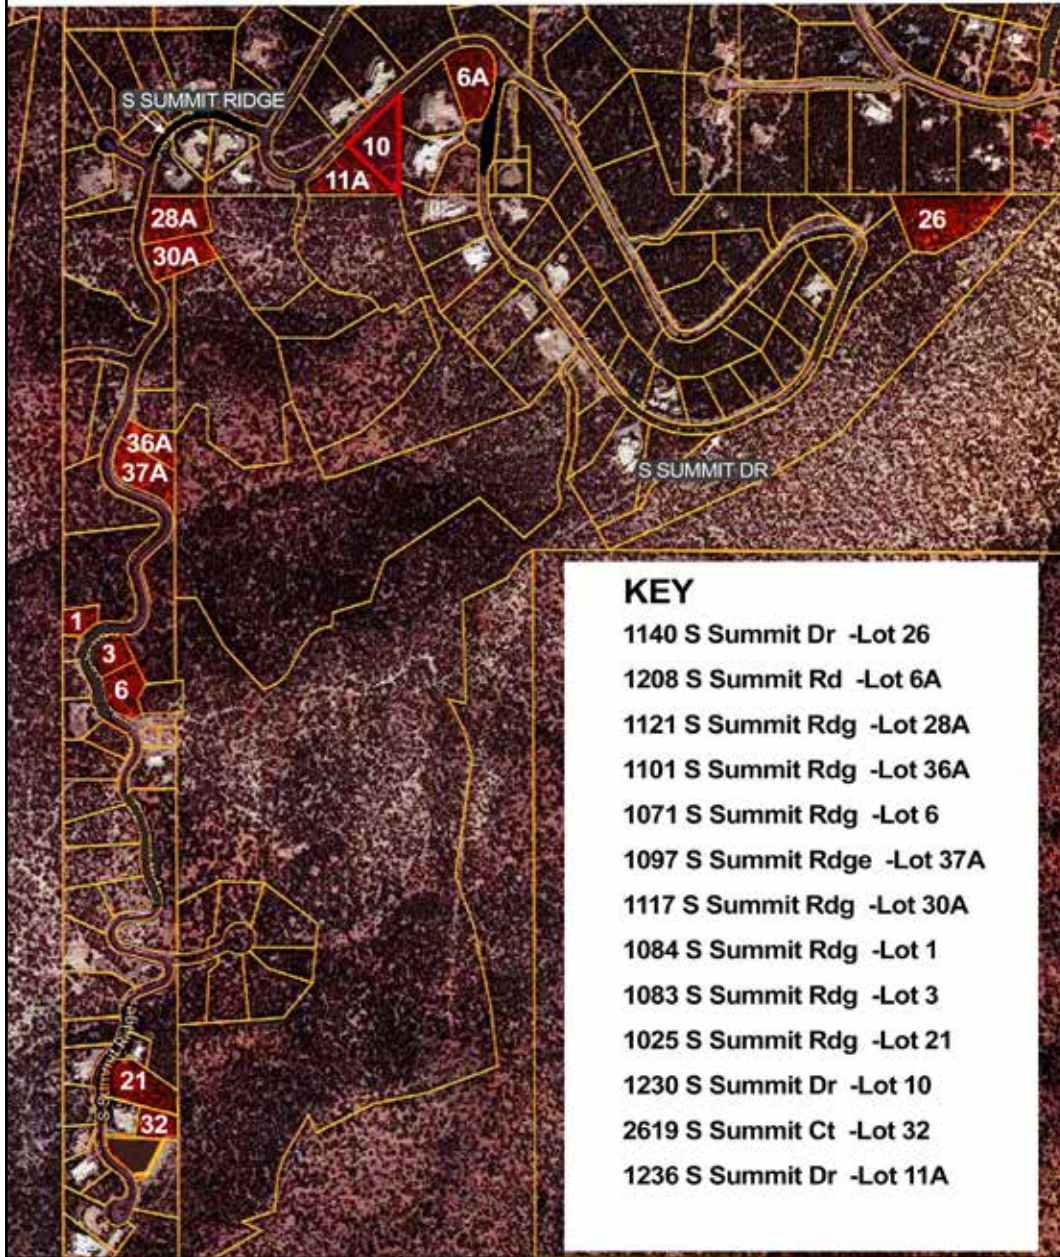

\$125,000
.86 Acre

1083 S Summit Ridge Lot 3
MLS # 202002278

\$99,000
.41 Acre

High Summit Lots

1084 S Summit Ridge Lot 1
MLS # 202002277

\$99,000
.26 Acre

1097 S Summit Ridge Lot 37A
MLS # 202002274

\$125,000
.76 Acre

1117 S Summit Ridge Lot 30A
MLS # 202002276

\$175,000
.70 Acre

High Summit Lots

1121 S Summit Ridge Lot 28A
MLS # 202002270

\$175,000
.81 Acre

1101 S Summit Ridge Lot 36A
MLS # 202002272

\$175,000
.44 Acre

1230 S Summit Dr Lot 10
MLS # 202002280

\$295,000
.82 Acre

High Summit Lots

1071 S Summit Ridge Lot 6
MLS # 202002273

\$75,000
.52 Acre

1140 S Summit Dr Lot 26
MLS # 202002268

\$325,000
1.44 Acres

1208 S Summit Dr Lot 6A
MLS # 202002269

\$325,000
.88 Acre

High Summit Lots

2619 Summit Ct Lot 32
MLS # 202002281

\$99,000
.37 Acre

HIGH SUMMIT LOTS - PLAT

This depiction is for illustration purposes and may not be entirely accurate.

DARLENE STREIT

SANTA FE REAL ESTATE PROPERTY